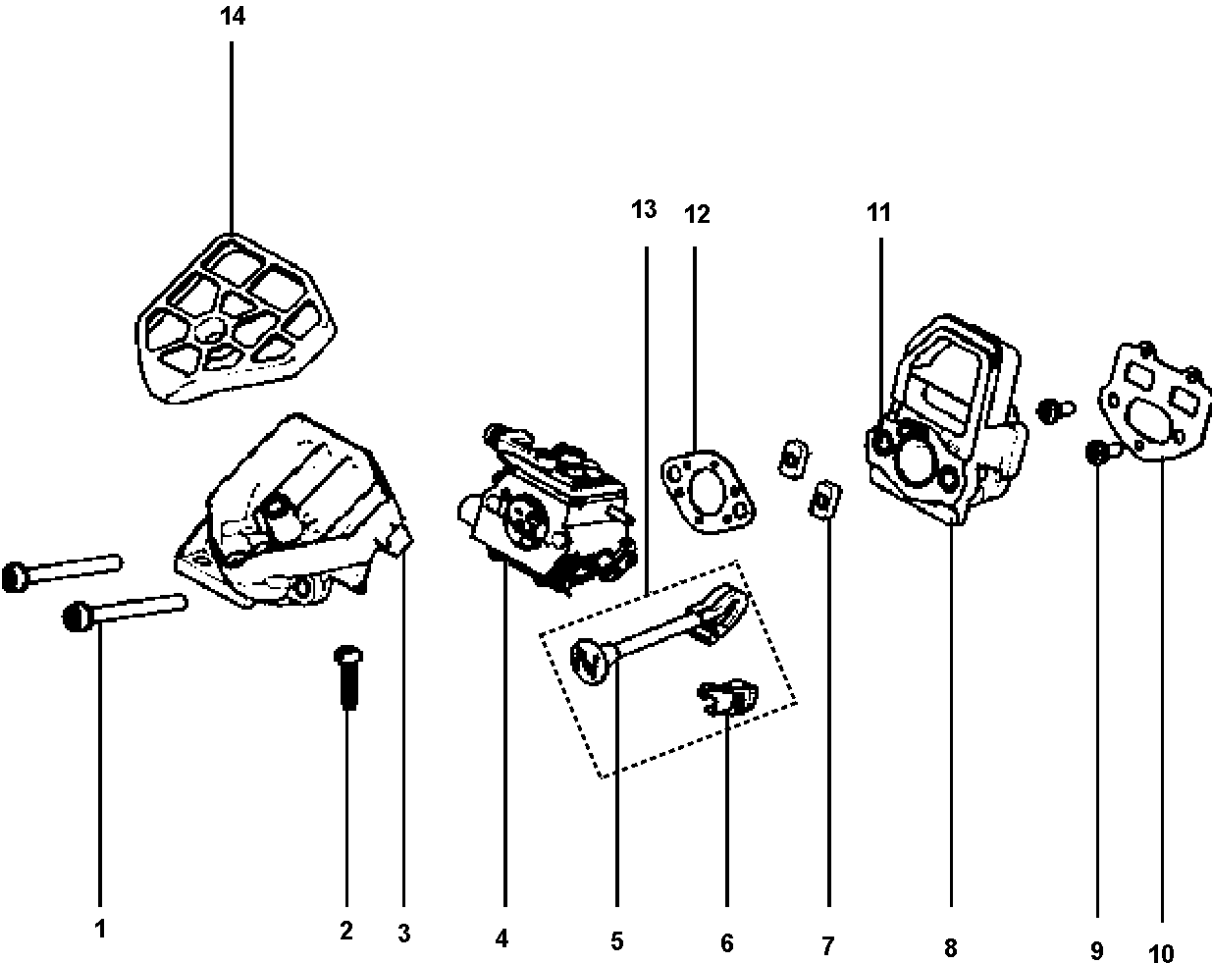

# SPARE PARTS LIST

CHAIN SAWS

120, 967067901, 2016-06

ACCESSORIES

120, 967067901, 2016-06

Ref	Part No	Description	Remark	QTY KIT
1	574 22 81-01	COMBINATION WRENCH		1

BRACKET

120, 967067901, 2016-06

Ref	Part No	Description	Remark	QTY KIT
1	574 73 01-01	SCREW		4
2	574 22 39-01	SCREW		3
3	574 22 42-01	SPRING		1
5	574 22 53-01	GROMMET		1
6	574 22 76-01	SPACER		1
7	574 22 75-01	SPRING		1
8	574 22 43-01	BUSH		1
9	574 72 85-01	GROMMET		1
10	586 09 86-03	BRACKET	incl 1-9	1

## CRANKCASE

120, 967067901, 2016-06

Ref	Part No	Description	Remark	QTY KIT
1	582 62 92-01	SHORT BLOCK ASSY	incl 2-10	1
11	574 22 58-01	CHAIN CATCHER		1
12	574 73 11-01	SCREW		1
13	574 22 55-01	NUT		2
14	574 72 70-01	SCREW		2
15	582 62 94-01	BAR PLATE	incl 16, 17	1
18	574 22 46-01	CONNECTOR		1
19	574 22 45-01	HOSE		1
20	582 62 96-01	SPIKE	incl 21, 22	1

## OIL PUMP

120, 967067901, 2016-06

Ref	Part No	Description	Remark	QTY KIT
1	574 22 44-01	SPACER		1
2	589 40 44-01	OIL PUMP ASSY		1
4-1	574 22 13-02	SCREW		2
4-2	574 22 13-02	SCREW		2
5	589 40 46-01	COVER ASSY		1
7	574 22 48-01	WORM GEAR		1
8	574 71 85-01	CLUTCH DRUM		1
9	529 26 99-01	BEARING-COMP		1
10	574 22 51-01	WASHER		1
11	574 22 52-01	CLUTCH ASSY		1