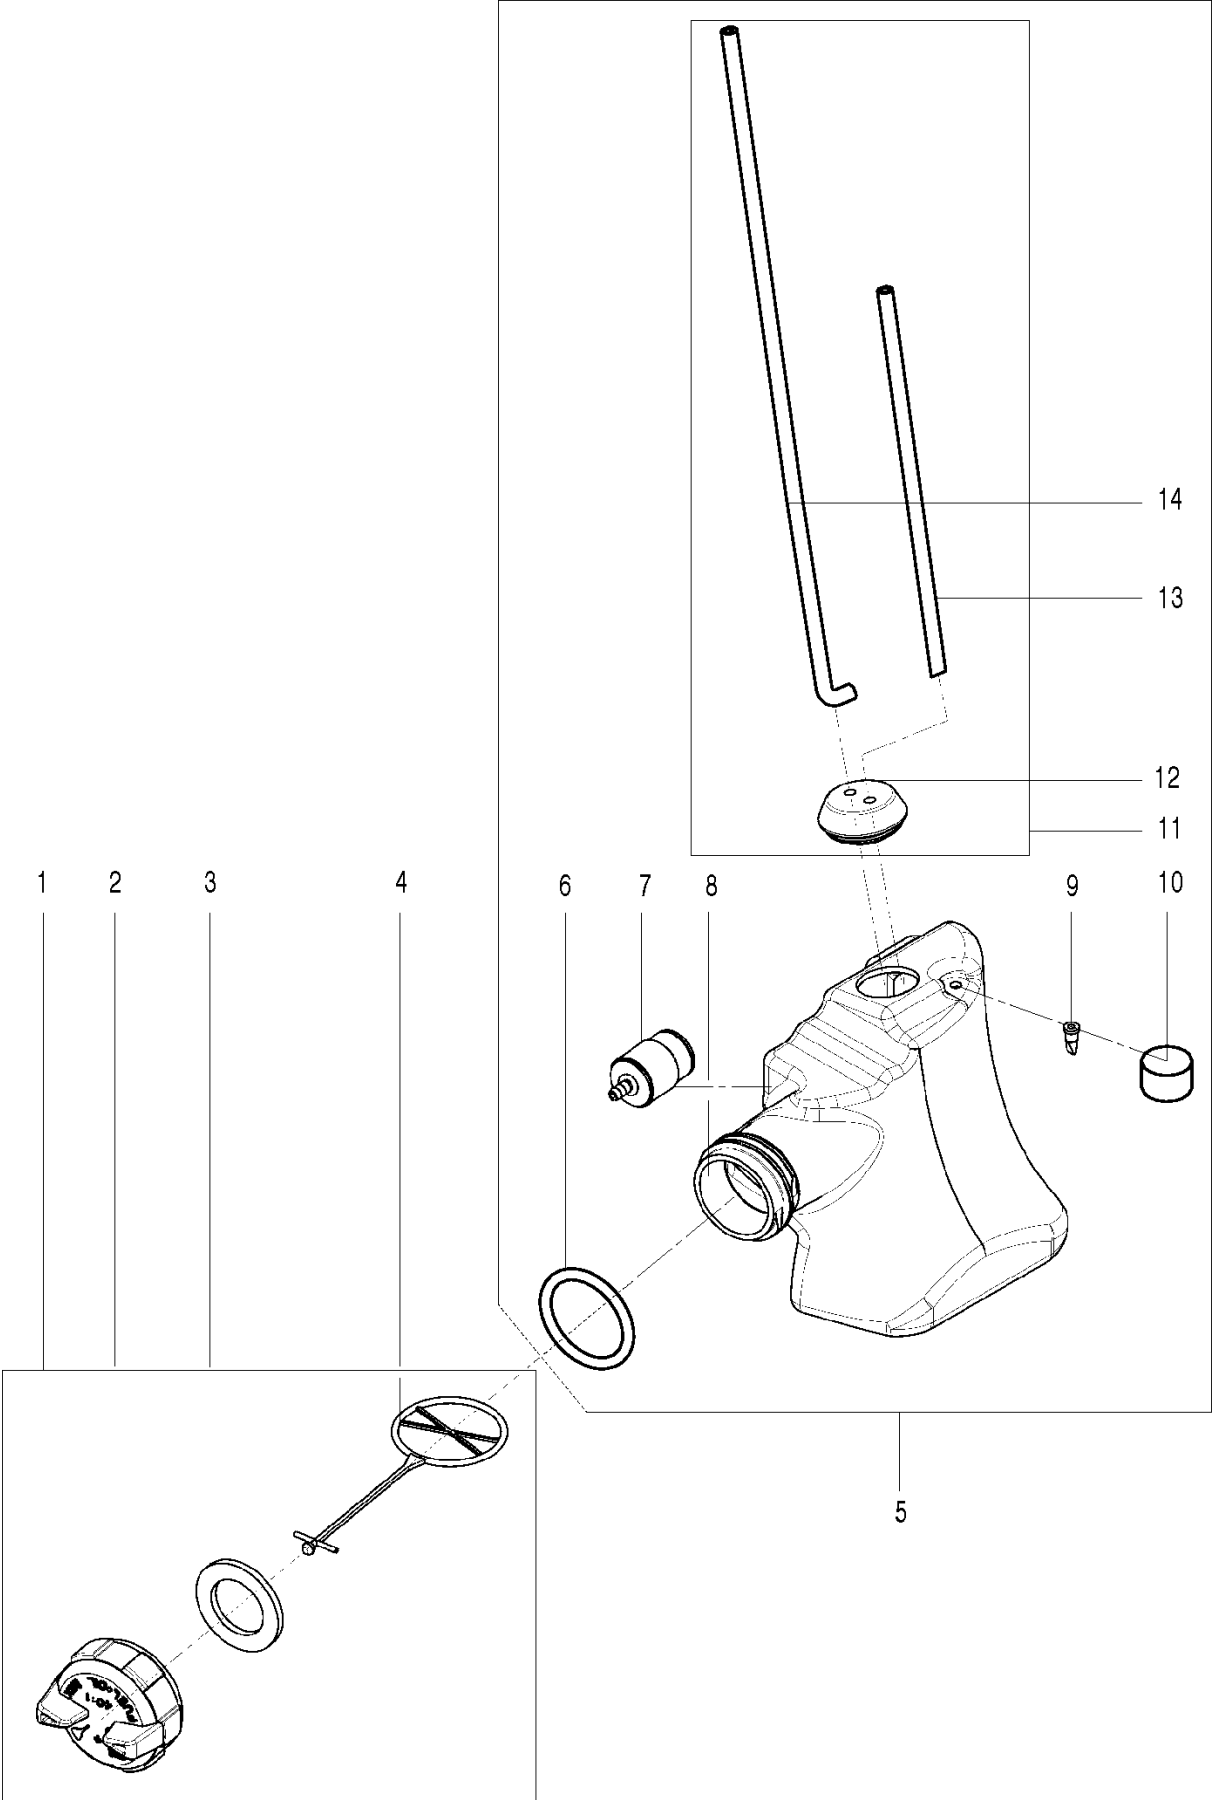

FUEL TANK

120, 967067901, 2016-06

Ref	Part No	Description	Remark	QTY KIT
1	574 22 71-02	TANK CAP ASSY	incl 2-4	1
5	582 63 14-01	FUEL TANK	incl 6-11	1
6	586 87 41-01	SEALING RING		1
11	582 63 15-01	FUEL HOSE	incl 12-14	1