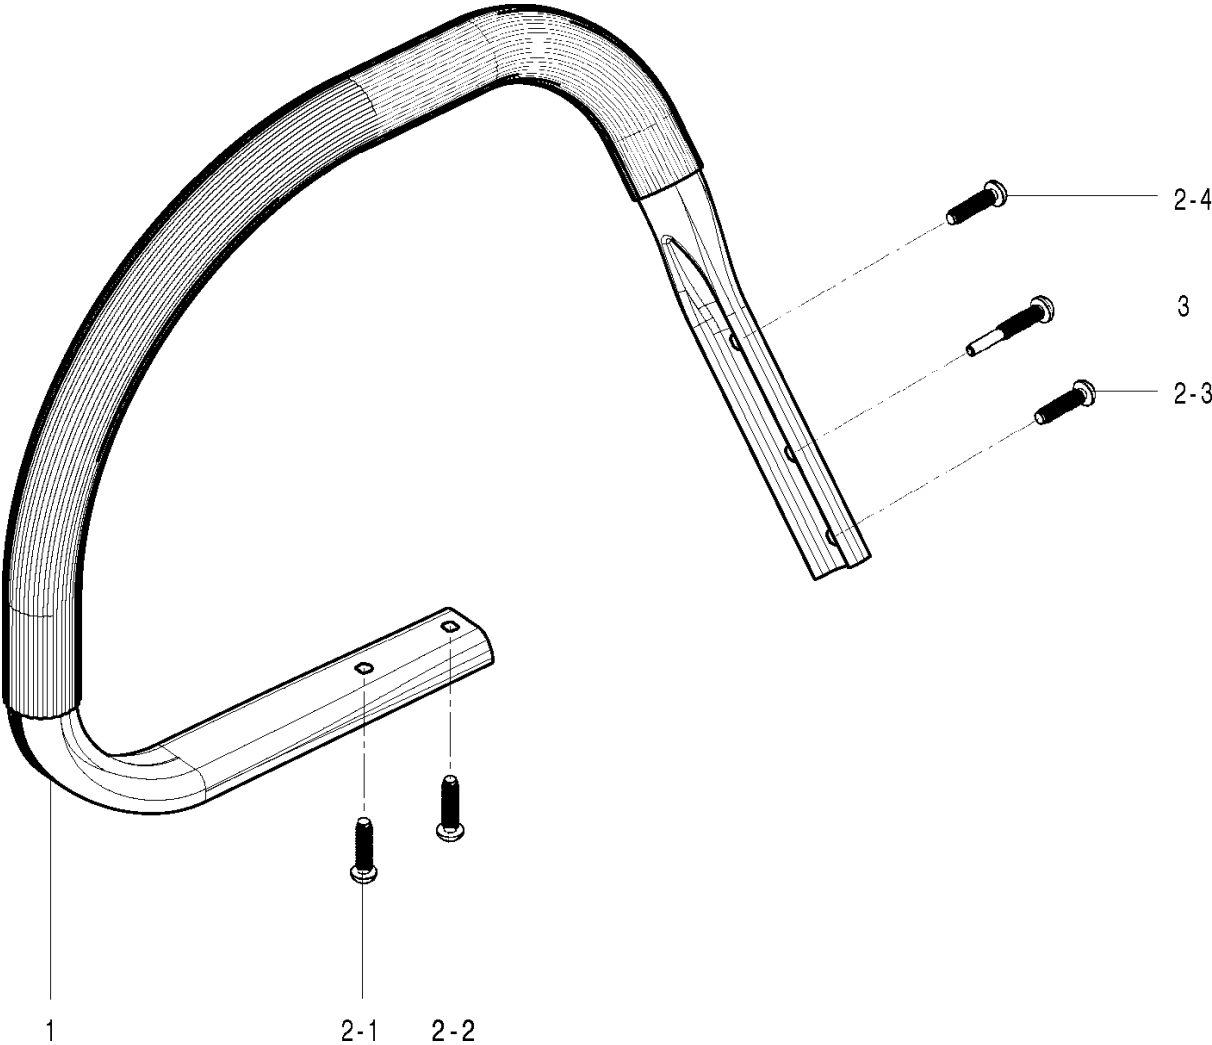

CYLINDER COVER

120, 967067901, 2016-06

Ref	Part No	Description	Remark	QTY KIT
1	582 61 86-01	CYLINDER ASSY	incl 2-3	1
4	582 88 32-01	KNOB		1

FUEL TANK

120, 967067901, 2016-06

Ref	Part No	Description	Remark	QTY KIT
1	574 22 71-02	TANK CAP ASSY	incl 2-4	1
5	582 63 14-01	FUEL TANK	incl 6-11	1
6	586 87 41-01	SEALING RING		1
11	582 63 15-01	FUEL HOSE	incl 12-14	1

Ref	Part No	Description	Remark	QTY KIT
1	574 22 74-03	FRONT HANDLE		1
2	574 22 39-01	SCREW		4
3	574 73 35-01	SCREW		1

IGNITION SYSTEM

120, 967067901, 2016-06

Ref	Part No	Description	Remark	QTY KIT
1	582 61 81-01	FLYWHEEL ASSY	incl 2-3	1
4	582 61 82-01	IGNITION KIT	incl 5-6	1
7	574 22 64-01	SWITCH		1
8	574 72 72-01	WIRE		1
9	574 22 31-01	WIRE		1