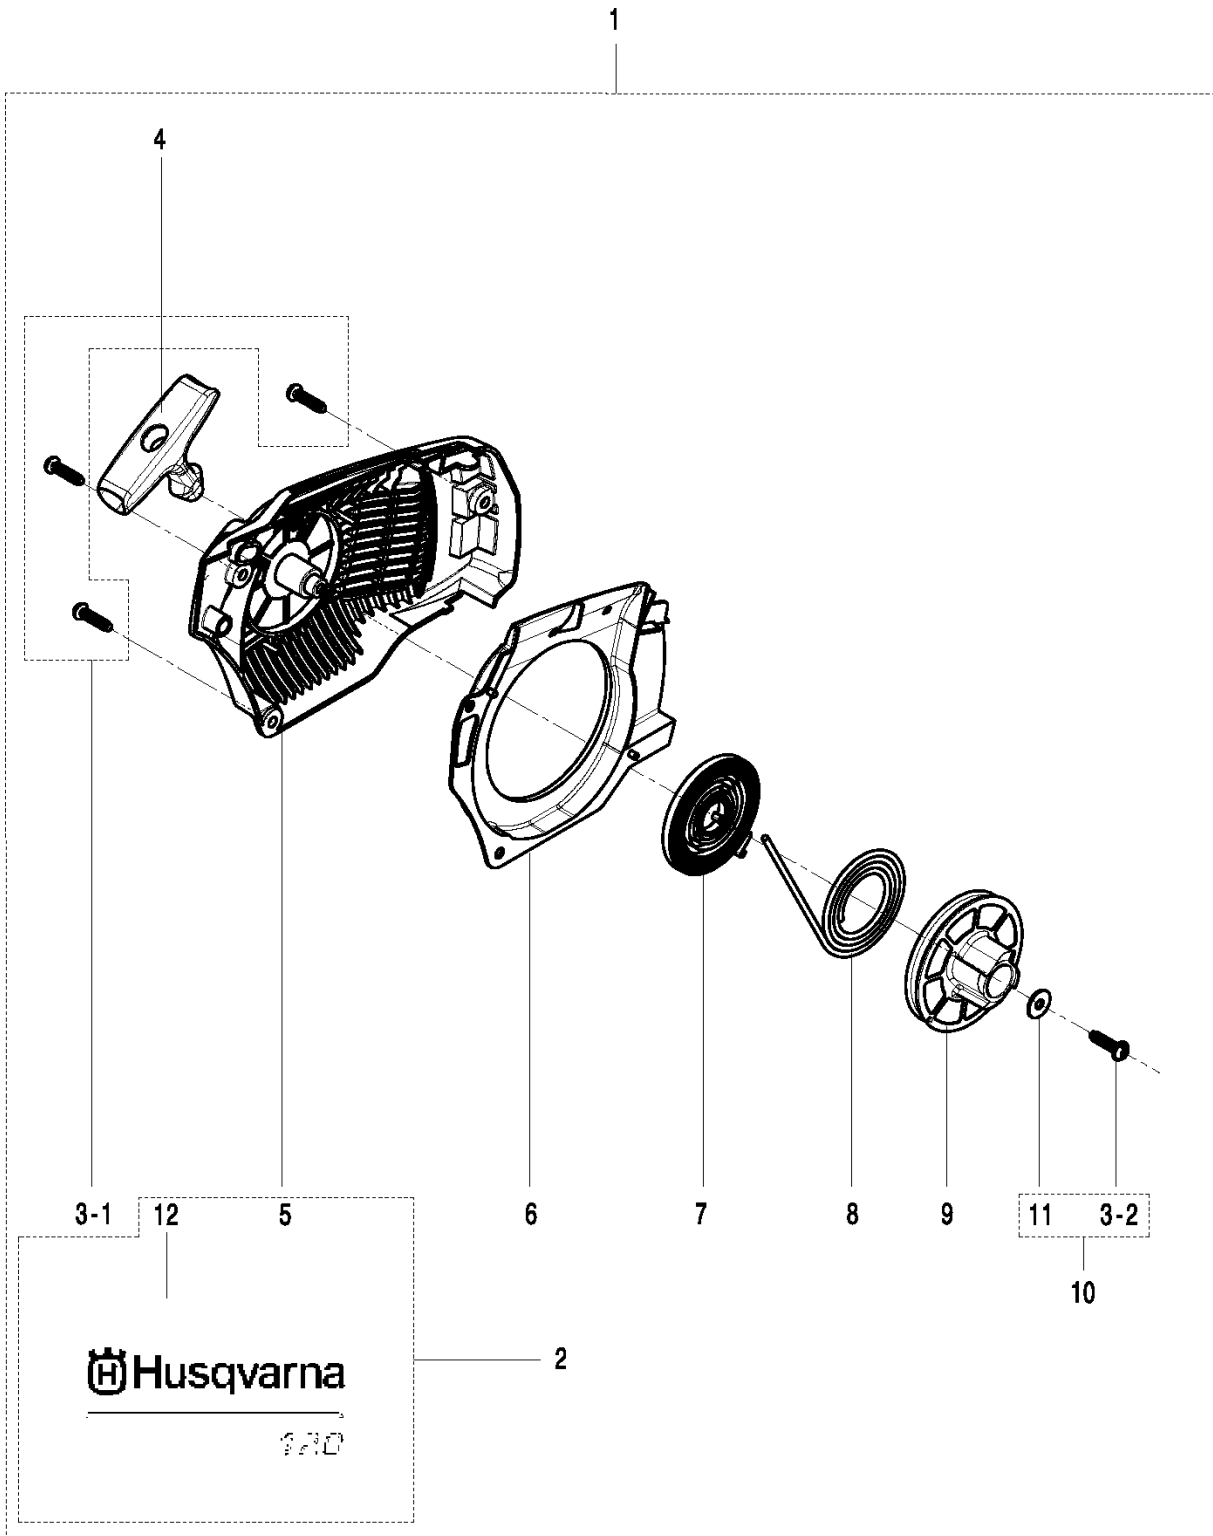

## REAR HANDLE

120, 967067901, 2016-06

Ref	Part No	Description	Remark	QTY KIT
1	582 63 06-01	HANDLE ASSY	incl 2-23	1
2	574 22 39-02	SCREW		1
3	574 22 39-01	SCREW		3
4	582 63 07-01	HANDLE ASSY	incl 5-7, 22	1
8	582 63 08-01	TRIGGER	incl 9-11	1
12	582 63 09-01	PURGE	incl 13-14	1
15	574 22 67-01	THROTTLE CABLE		1
16	574 73 29-01	GROMMET		2
17	582 63 10-01	SPRING	incl 18, 19, 22	1
20	734 11 37-41	WASHER		1
21	574 22 65-02	SCREW		1
23	582 63 11-01	REAR HANDLE ASSY	incl 2-7, 16, 20-22	1