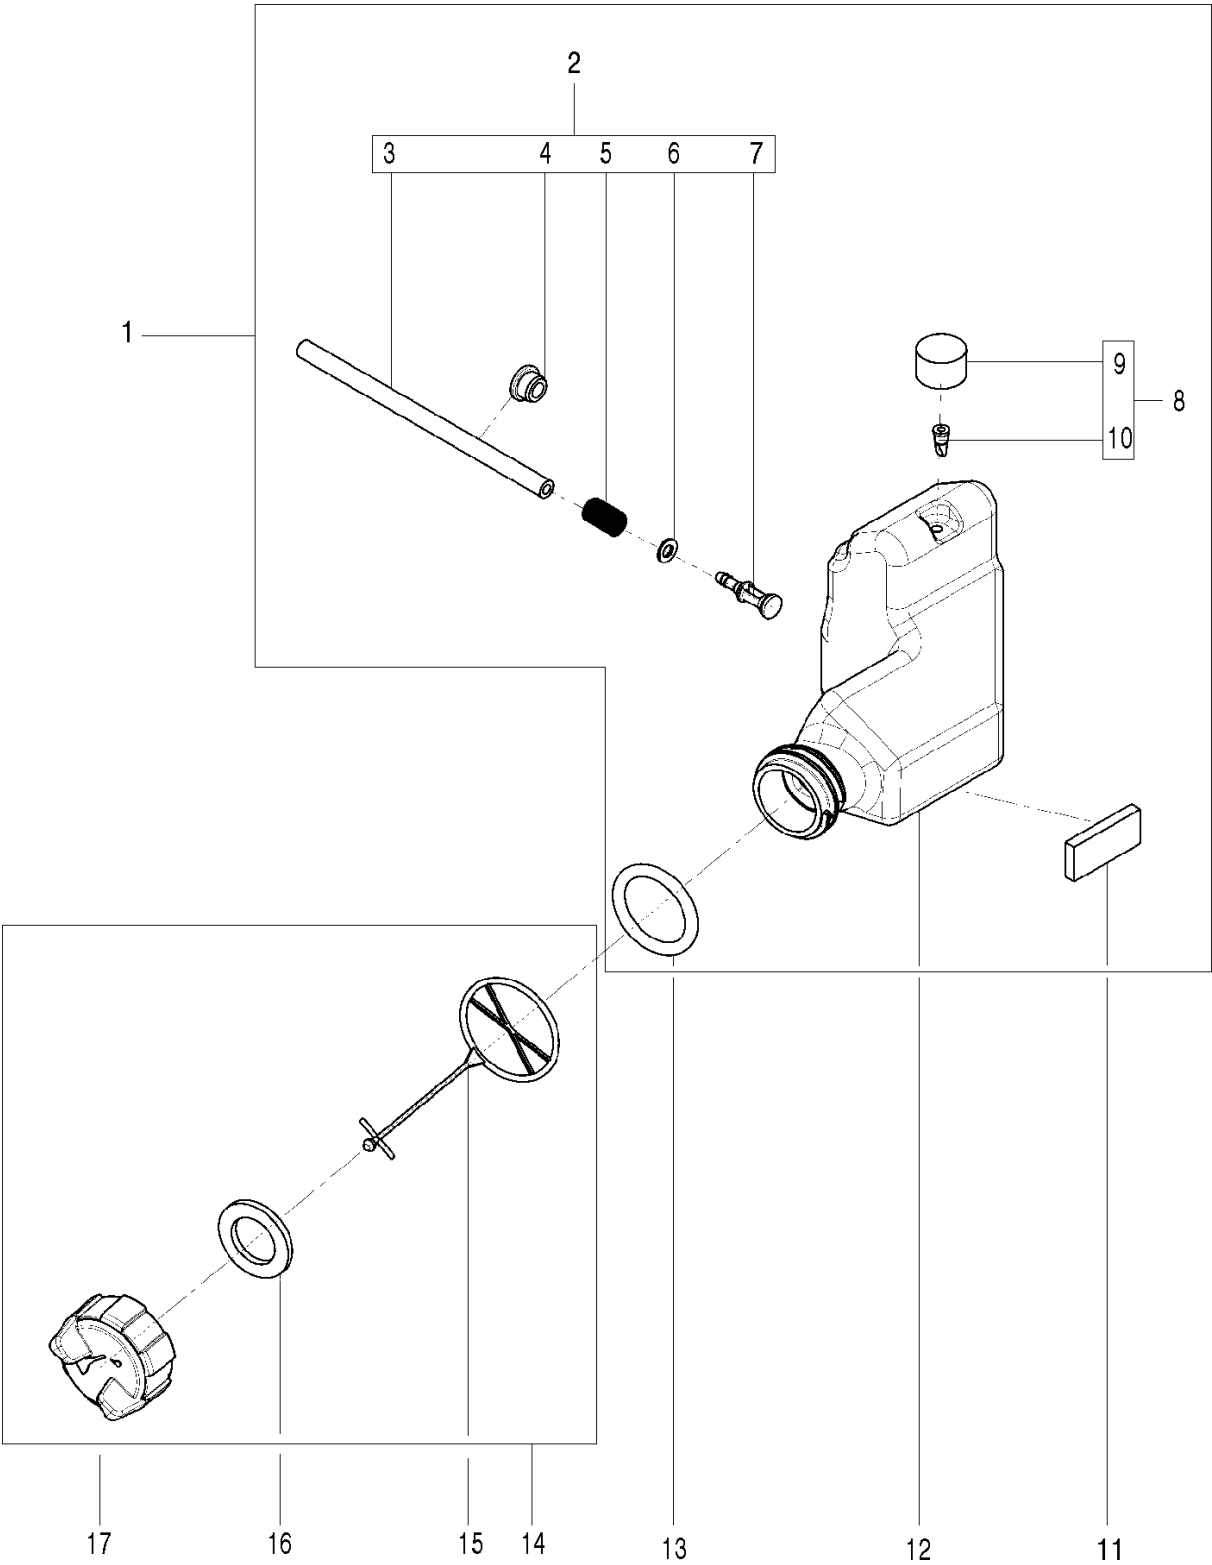

## OIL PUMP

120, 967067901, 2016-06

Ref	Part No	Description	Remark	QTY KIT
1	574 22 44-01	SPACER		1
2	589 40 44-01	OIL PUMP ASSY		1
4-1	574 22 13-02	SCREW		2
4-2	574 22 13-02	SCREW		2
5	589 40 46-01	COVER ASSY		1
7	574 22 48-01	WORM GEAR		1
8	574 71 85-01	CLUTCH DRUM		1
9	529 26 99-01	BEARING-COMP		1
10	574 22 51-01	WASHER		1
11	574 22 52-01	CLUTCH ASSY		1