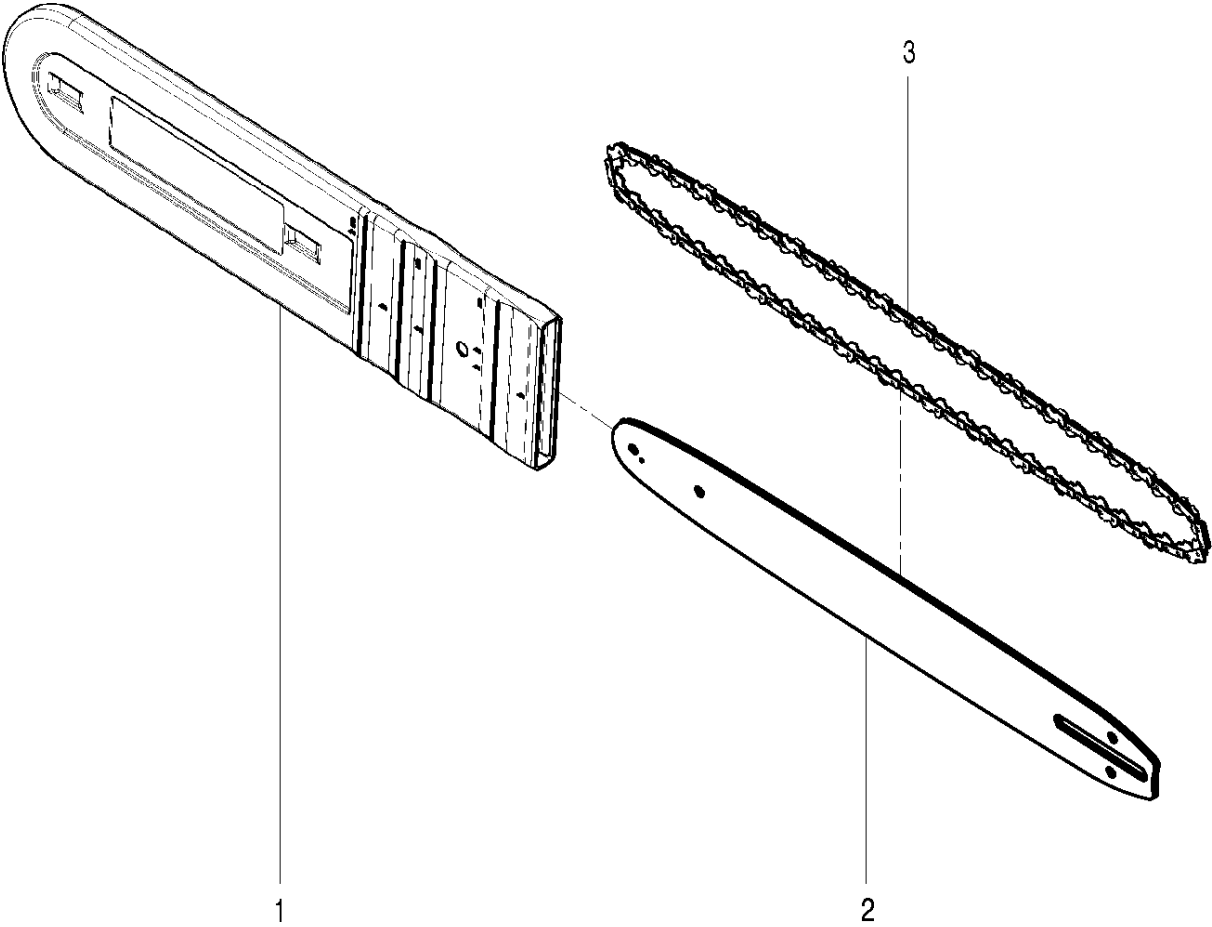

CUTTING EQUIPMENT

120, 967067901, 2016-06

Ref	Part No	Description	Remark	QTY KIT
1	589 40 58-01	BAR GUARD	16"	1
2	545 00 55-09	BAR	16"	1
3	577 21 85-56	SAW CHAIN	16"	1