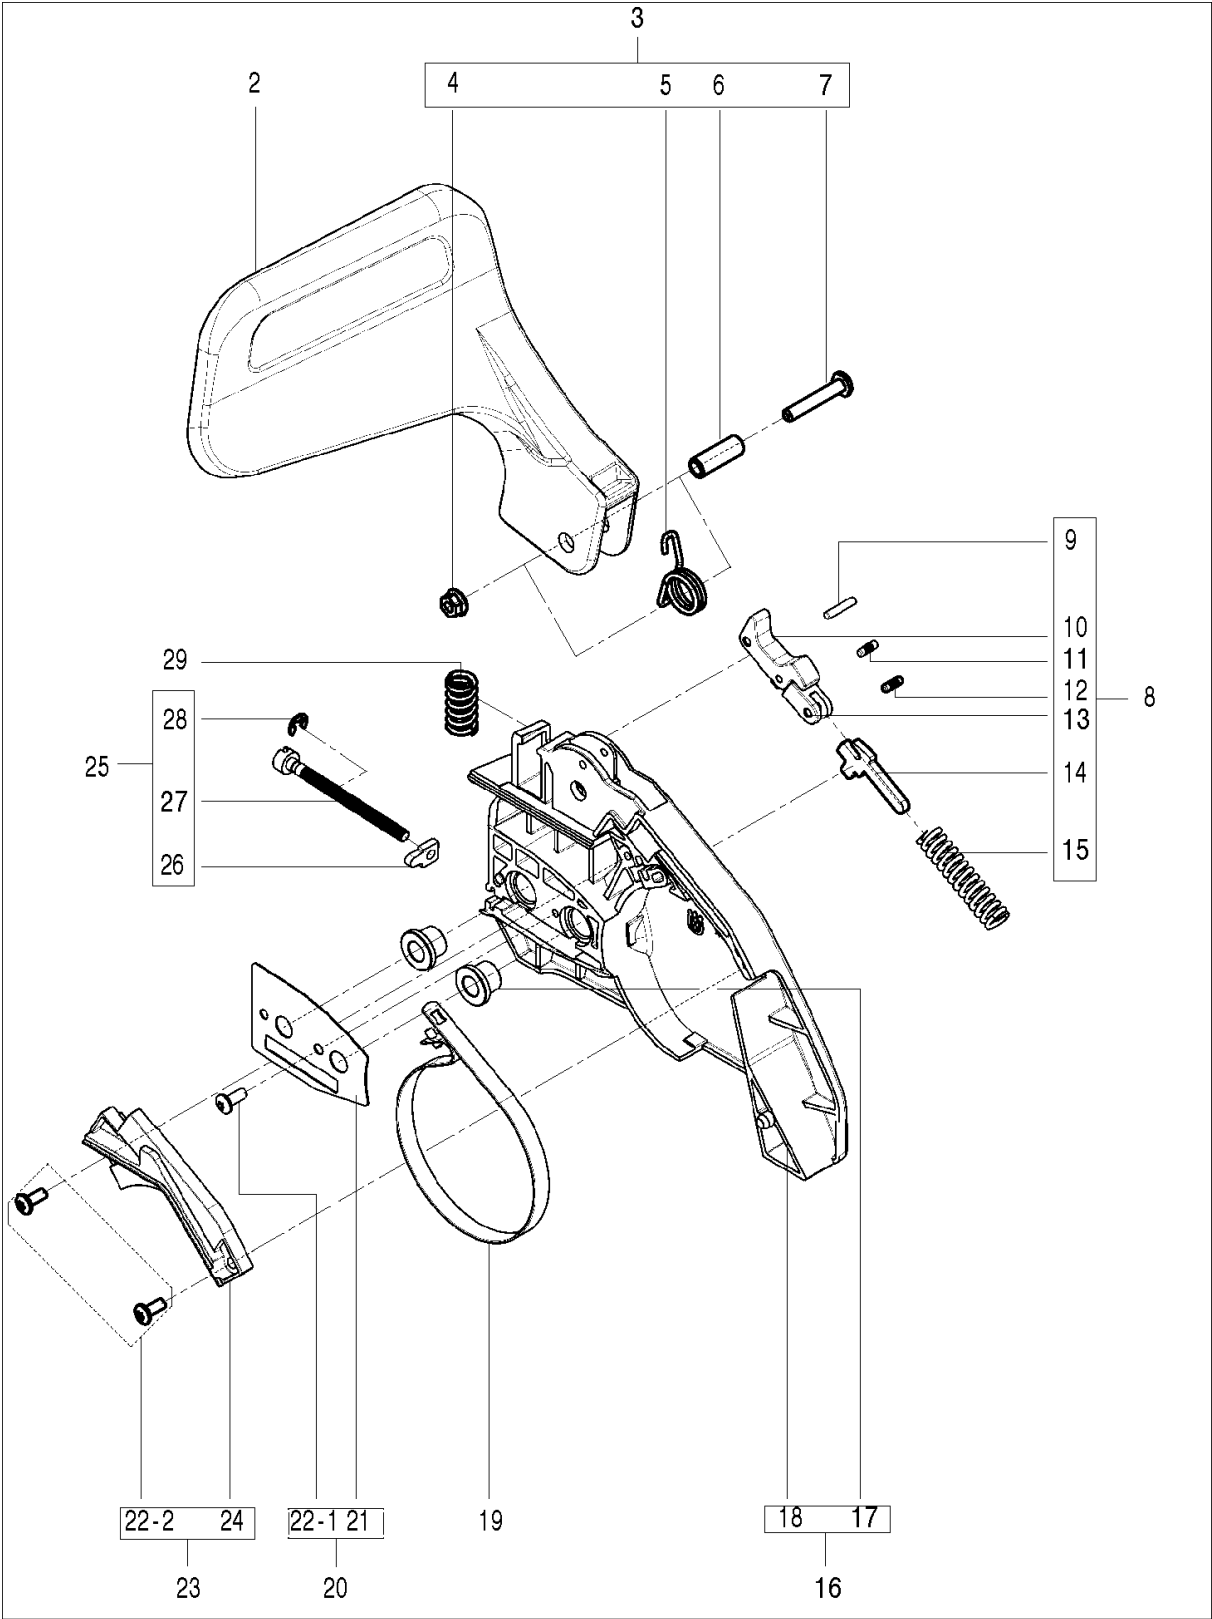

# SPARE PARTS LIST

CHAIN SAWS

120, 967067901, 2016-06

ACCESSORIES

120, 967067901, 2016-06

Ref	Part No	Description	Remark	QTY KIT
1	574 22 81-01	COMBINATION WRENCH		1

BRACKET

120, 967067901, 2016-06

Ref	Part No	Description	Remark	QTY KIT
1	574 73 01-01	SCREW		4
2	574 22 39-01	SCREW		3
3	574 22 42-01	SPRING		1
5	574 22 53-01	GROMMET		1
6	574 22 76-01	SPACER		1
7	574 22 75-01	SPRING		1
8	574 22 43-01	BUSH		1
9	574 72 85-01	GROMMET		1
10	586 09 86-03	BRACKET	incl 1-9	1

## CARBURETOR &amp; AIR FILTER

120, 967067901, 2016-06

Ref	Part No	Description	Remark	QTY KIT
1	584 95 63-02	SCREW		2
2	574 22 39-01	SCREW		1
3	574 72 97-01	FILTER HOLDER		1
4	582 20 33-01	CARBURETTOR		1
7	589 57 02-01	NUT		2
8	589 49 52-01	ADAPTER		1
9	574 22 13-04	SCREW		2
10	574 22 35-02	GASKET		1
11	589 57 01-01	SPACER		2
12	574 22 36-01	GASKET		1
13	588 81 86-03	CHOKE	incl 6-7	1
14	574 22 37-02	AIR FILTER ASSY		1

## CRANKCASE

120, 967067901, 2016-06

Ref	Part No	Description	Remark	QTY KIT
1	582 62 92-01	SHORT BLOCK ASSY	incl 2-10	1
11	574 22 58-01	CHAIN CATCHER		1
12	574 73 11-01	SCREW		1
13	574 22 55-01	NUT		2
14	574 72 70-01	SCREW		2
15	582 62 94-01	BAR PLATE	incl 16, 17	1
18	574 22 46-01	CONNECTOR		1
19	574 22 45-01	HOSE		1
20	582 62 96-01	SPIKE	incl 21, 22	1