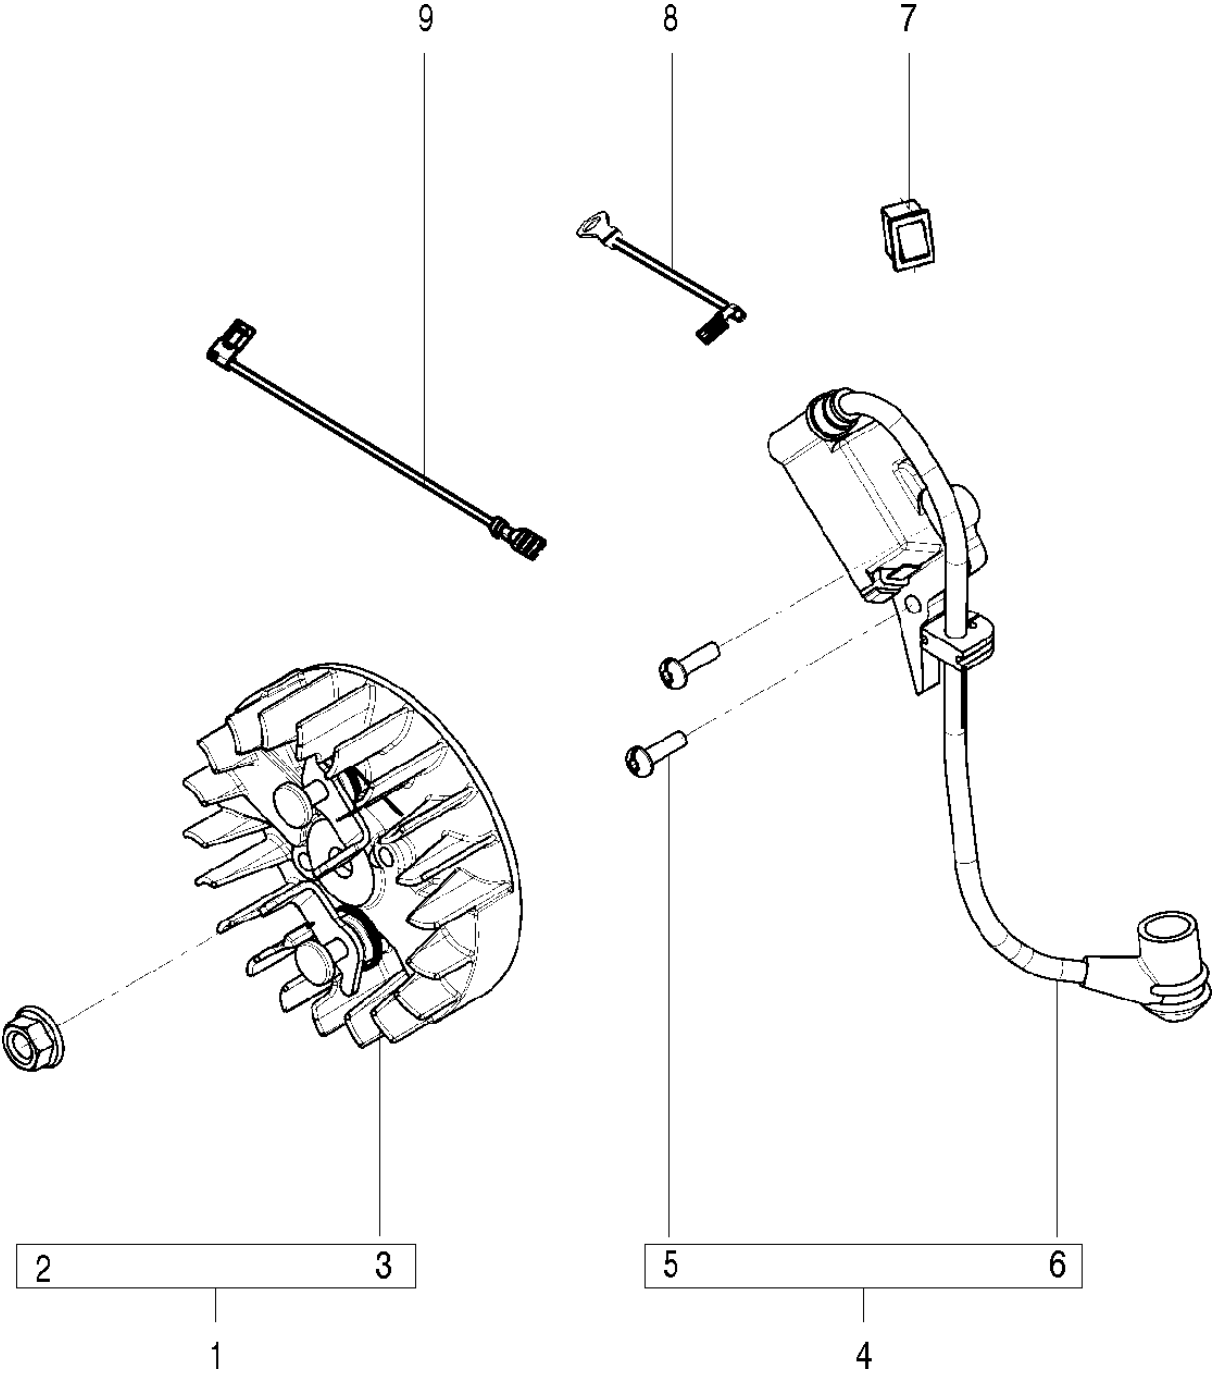

Ref	Part No	Description	Remark	QTY KIT
1	574 22 74-03	FRONT HANDLE		1
2	574 22 39-01	SCREW		4
3	574 73 35-01	SCREW		1

IGNITION SYSTEM

120, 967067901, 2016-06

Ref	Part No	Description	Remark	QTY KIT
1	582 61 81-01	FLYWHEEL ASSY	incl 2-3	1
4	582 61 82-01	IGNITION KIT	incl 5-6	1
7	574 22 64-01	SWITCH		1
8	574 72 72-01	WIRE		1
9	574 22 31-01	WIRE		1