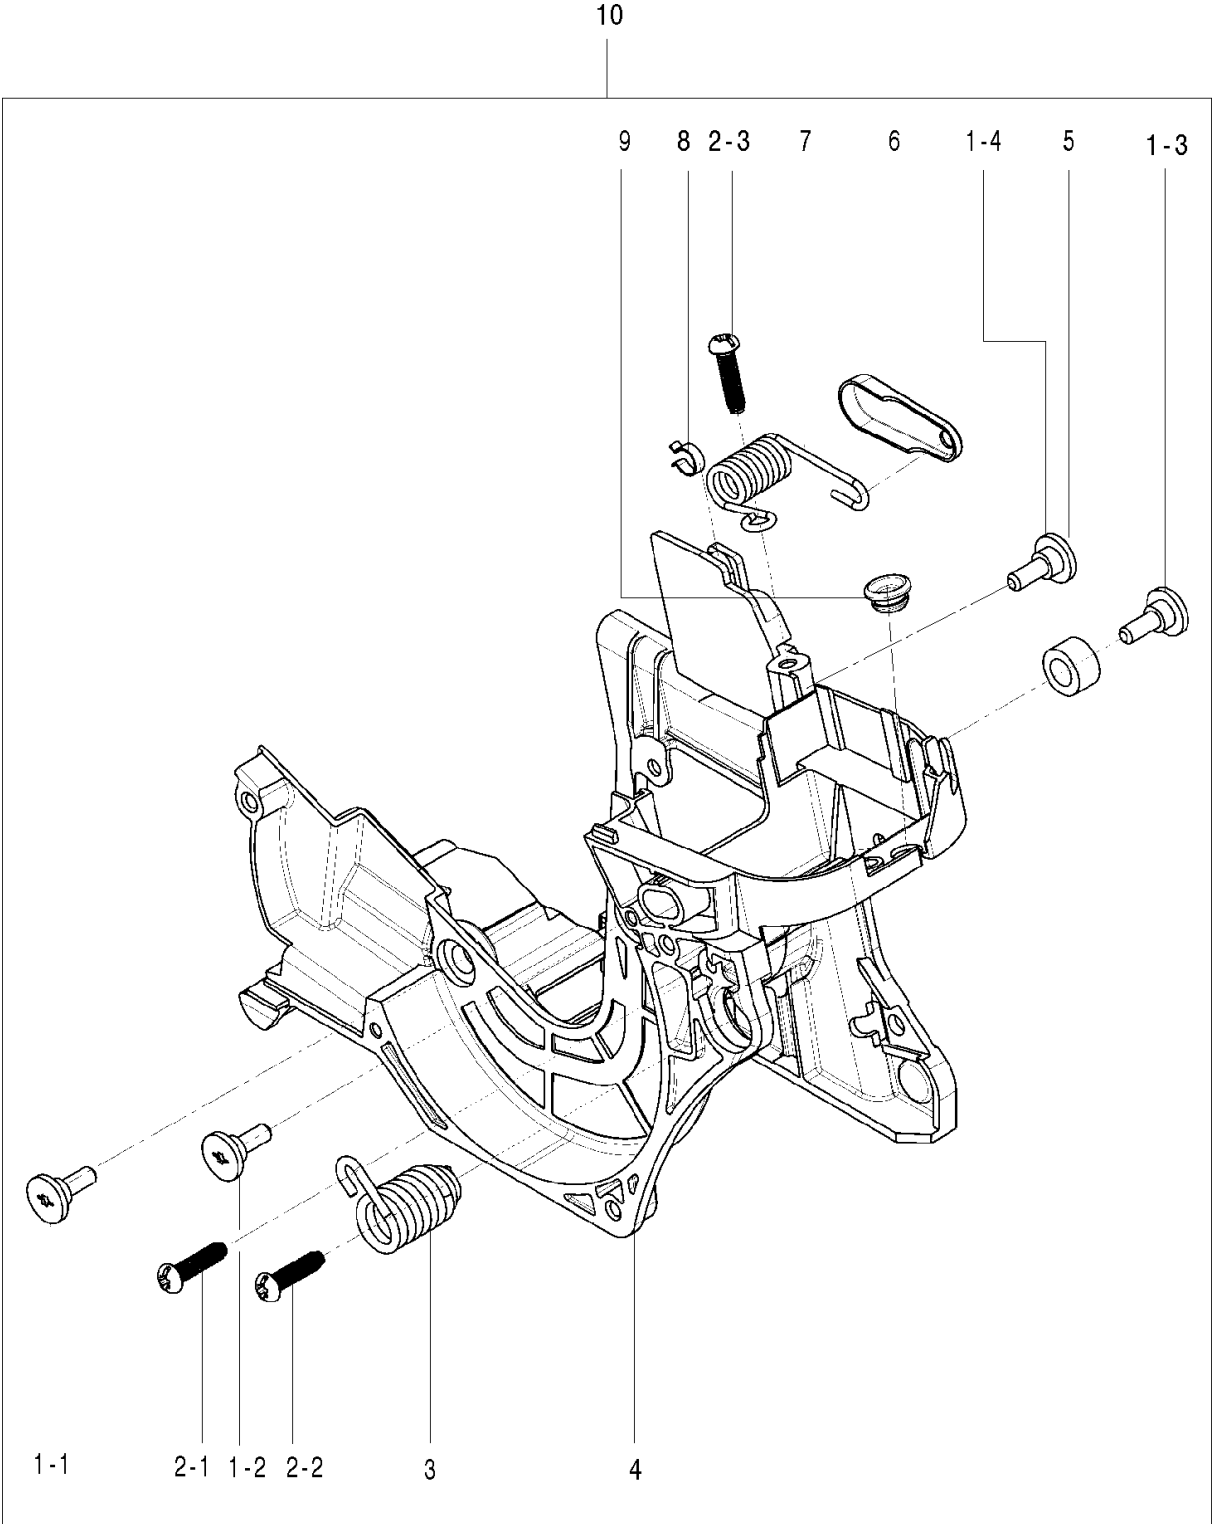

# SPARE PARTS LIST

CHAIN SAWS

120, 967067901, 2016-06

ACCESSORIES

120, 967067901, 2016-06

Ref	Part No	Description	Remark	QTY KIT
1	574 22 81-01	COMBINATION WRENCH		1

BRACKET

120, 967067901, 2016-06

Ref	Part No	Description	Remark	QTY KIT
1	574 73 01-01	SCREW		4
2	574 22 39-01	SCREW		3
3	574 22 42-01	SPRING		1
5	574 22 53-01	GROMMET		1
6	574 22 76-01	SPACER		1
7	574 22 75-01	SPRING		1
8	574 22 43-01	BUSH		1
9	574 72 85-01	GROMMET		1
10	586 09 86-03	BRACKET	incl 1-9	1

## CARBURETOR &amp; AIR FILTER

120, 967067901, 2016-06

Ref	Part No	Description	Remark	QTY KIT
1	584 95 63-02	SCREW		2
2	574 22 39-01	SCREW		1
3	574 72 97-01	FILTER HOLDER		1
4	582 20 33-01	CARBURETTOR		1
7	589 57 02-01	NUT		2
8	589 49 52-01	ADAPTER		1
9	574 22 13-04	SCREW		2
10	574 22 35-02	GASKET		1
11	589 57 01-01	SPACER		2
12	574 22 36-01	GASKET		1
13	588 81 86-03	CHOKE	incl 6-7	1
14	574 22 37-02	AIR FILTER ASSY		1

## CRANKCASE

120, 967067901, 2016-06

Ref	Part No	Description	Remark	QTY KIT
1	582 62 92-01	SHORT BLOCK ASSY	incl 2-10	1
11	574 22 58-01	CHAIN CATCHER		1
12	574 73 11-01	SCREW		1
13	574 22 55-01	NUT		2
14	574 72 70-01	SCREW		2
15	582 62 94-01	BAR PLATE	incl 16, 17	1
18	574 22 46-01	CONNECTOR		1
19	574 22 45-01	HOSE		1
20	582 62 96-01	SPIKE	incl 21, 22	1