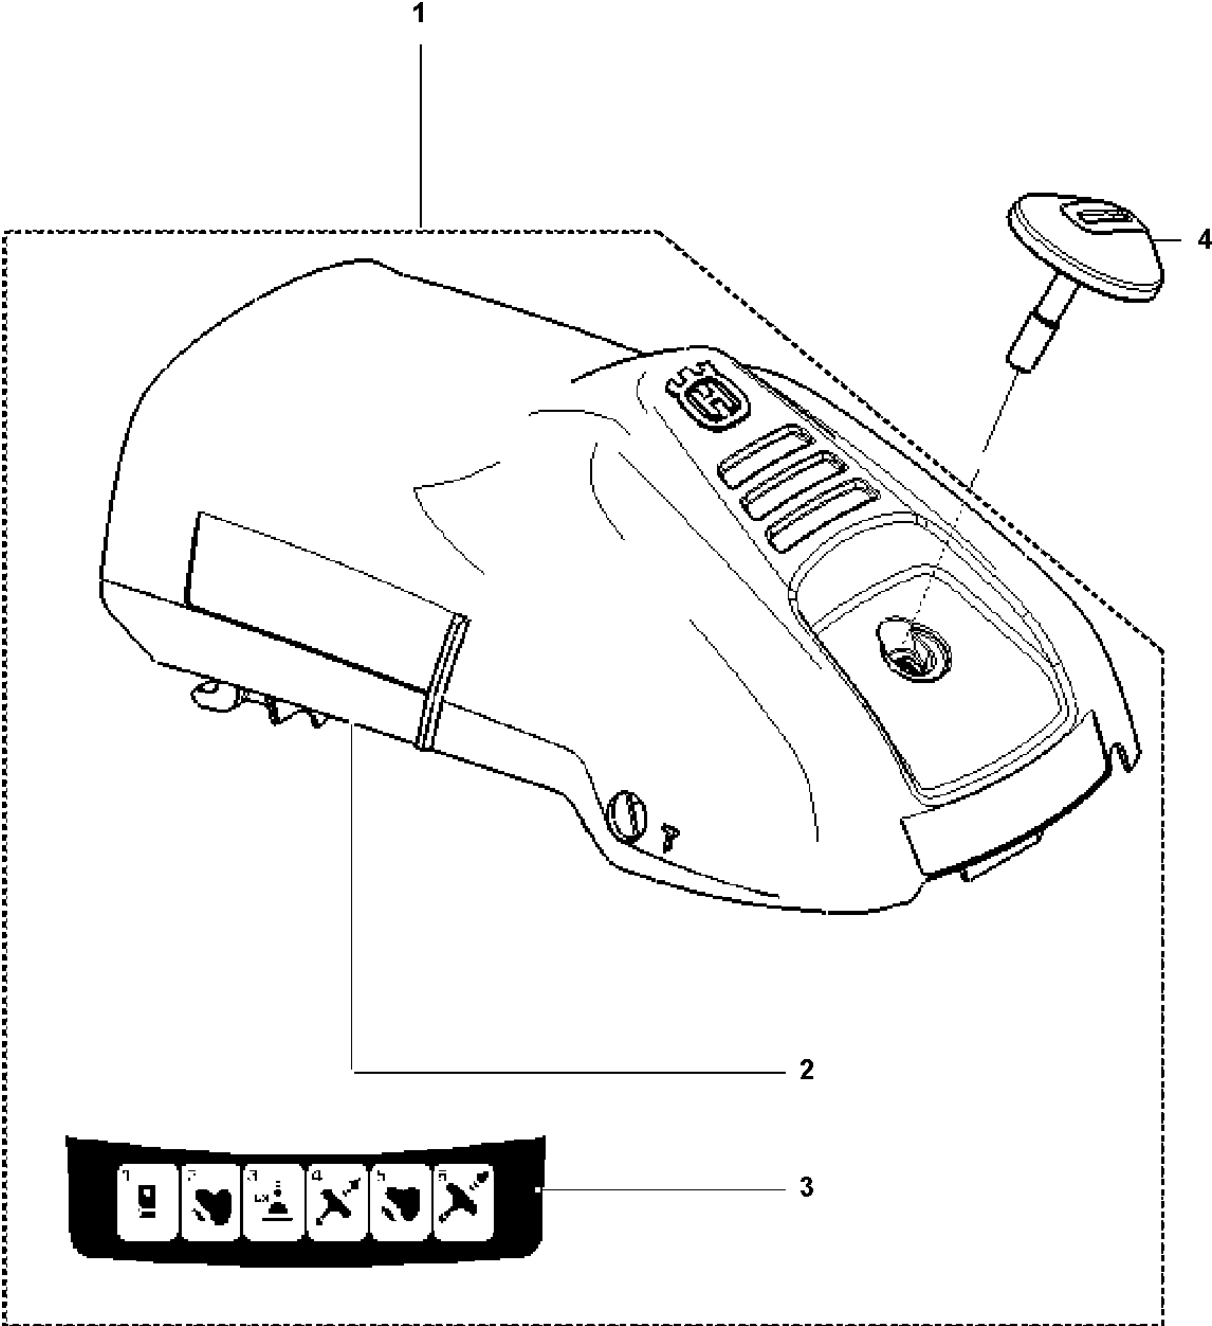

CYLINDER COVER

120, 967067901, 2016-06

Ref	Part No	Description	Remark	QTY KIT
1	582 61 86-01	CYLINDER ASSY	incl 2-3	1
4	582 88 32-01	KNOB		1