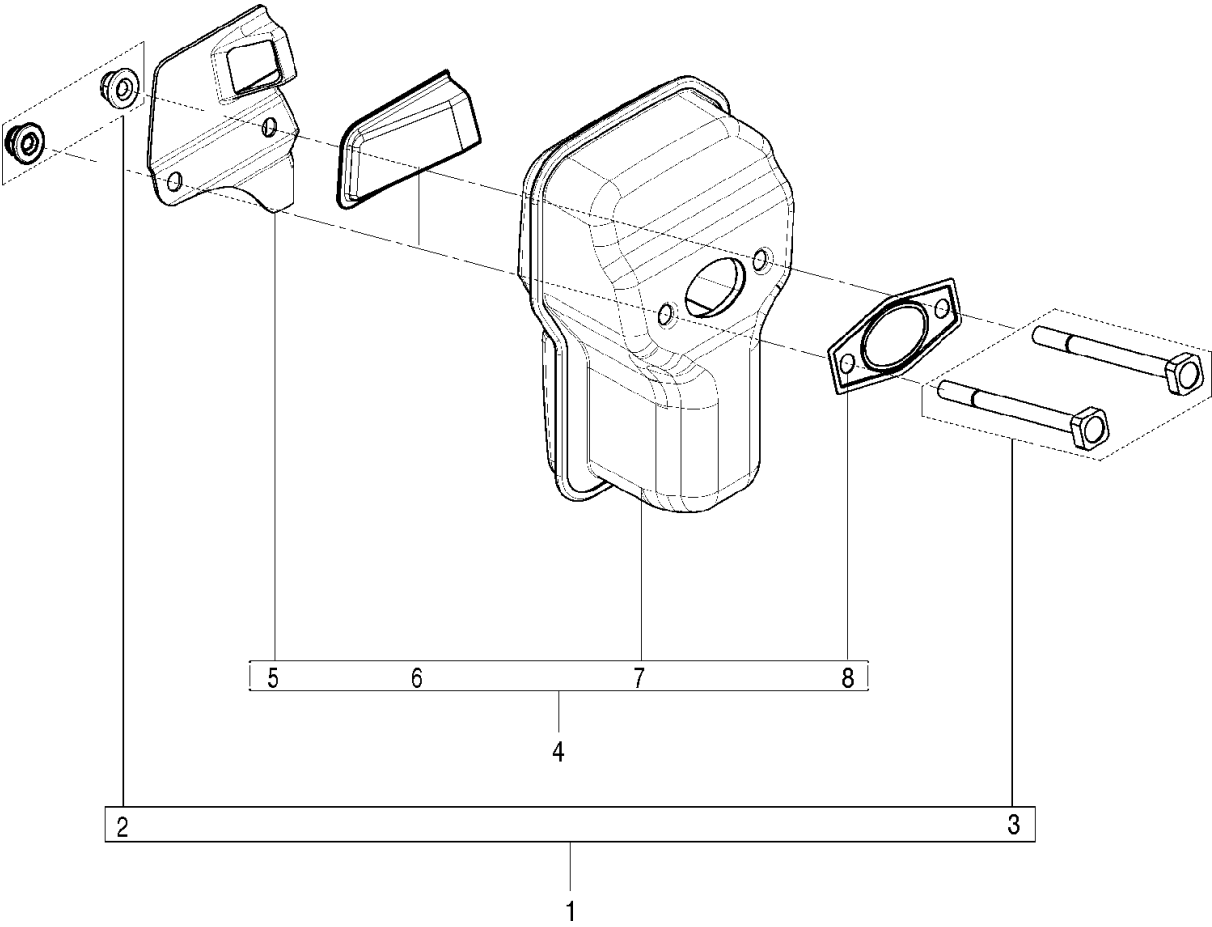

Ref	Part No	Description	Remark	QTY KIT
1	574 22 74-03	FRONT HANDLE		1
2	574 22 39-01	SCREW		4
3	574 73 35-01	SCREW		1

IGNITION SYSTEM

120, 967067901, 2016-06

Ref	Part No	Description	Remark	QTY KIT
1	582 61 81-01	FLYWHEEL ASSY	incl 2-3	1
4	582 61 82-01	IGNITION KIT	incl 5-6	1
7	574 22 64-01	SWITCH		1
8	574 72 72-01	WIRE		1
9	574 22 31-01	WIRE		1