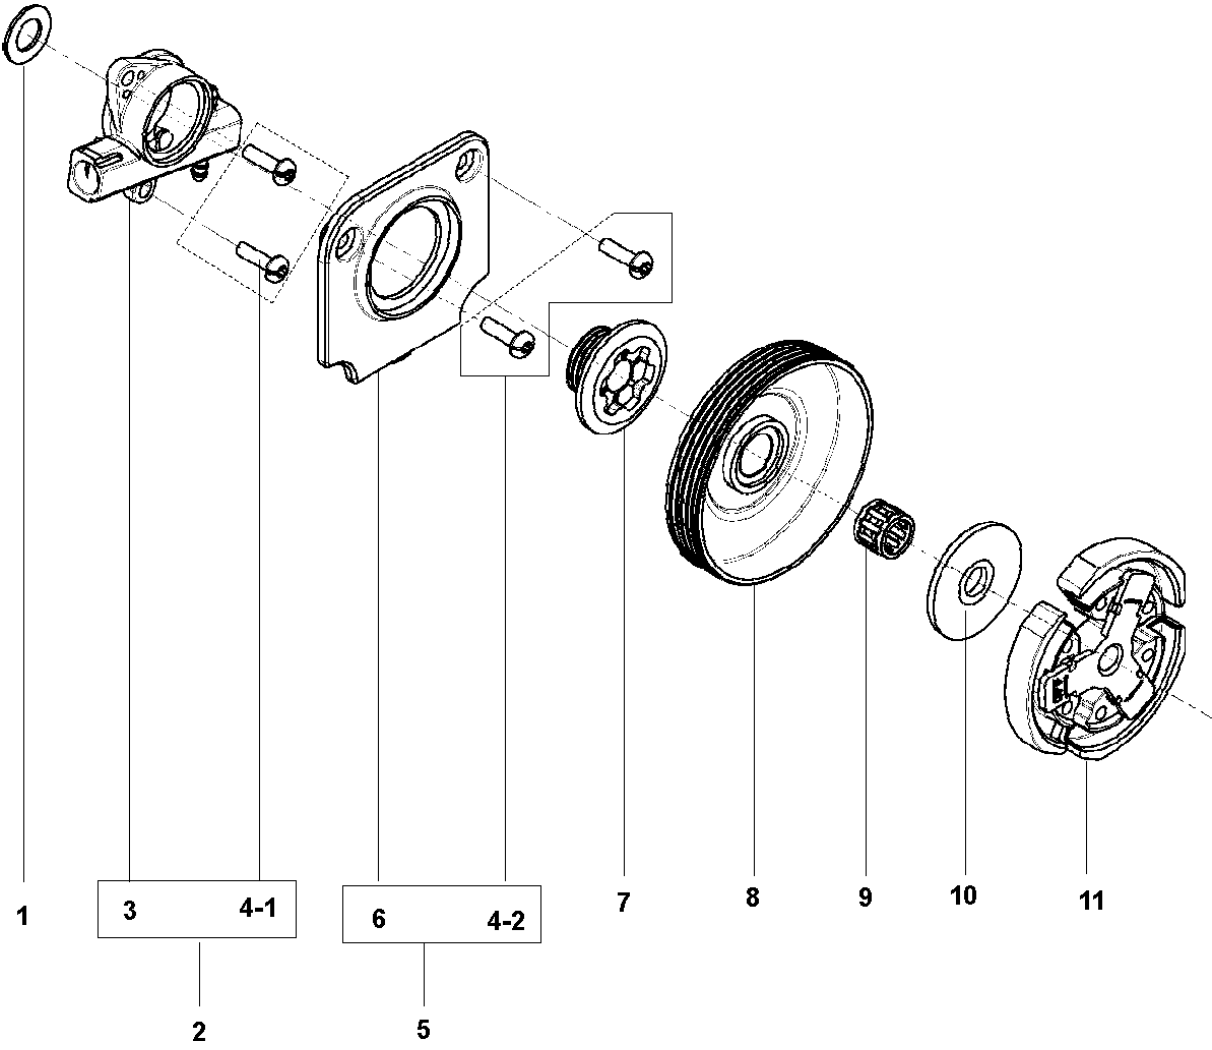

OIL PUMP

120, 967067901, 2016-06

Ref	Part No	Description	Remark	QTY KIT
1	574 22 44-01	SPACER		1
2	589 40 44-01	OIL PUMP ASSY		1
4-1	574 22 13-02	SCREW		2
4-2	574 22 13-02	SCREW		2
5	589 40 46-01	COVER ASSY		1
7	574 22 48-01	WORM GEAR		1
8	574 71 85-01	CLUTCH DRUM		1
9	529 26 99-01	BEARING-COMP		1
10	574 22 51-01	WASHER		1
11	574 22 52-01	CLUTCH ASSY		1