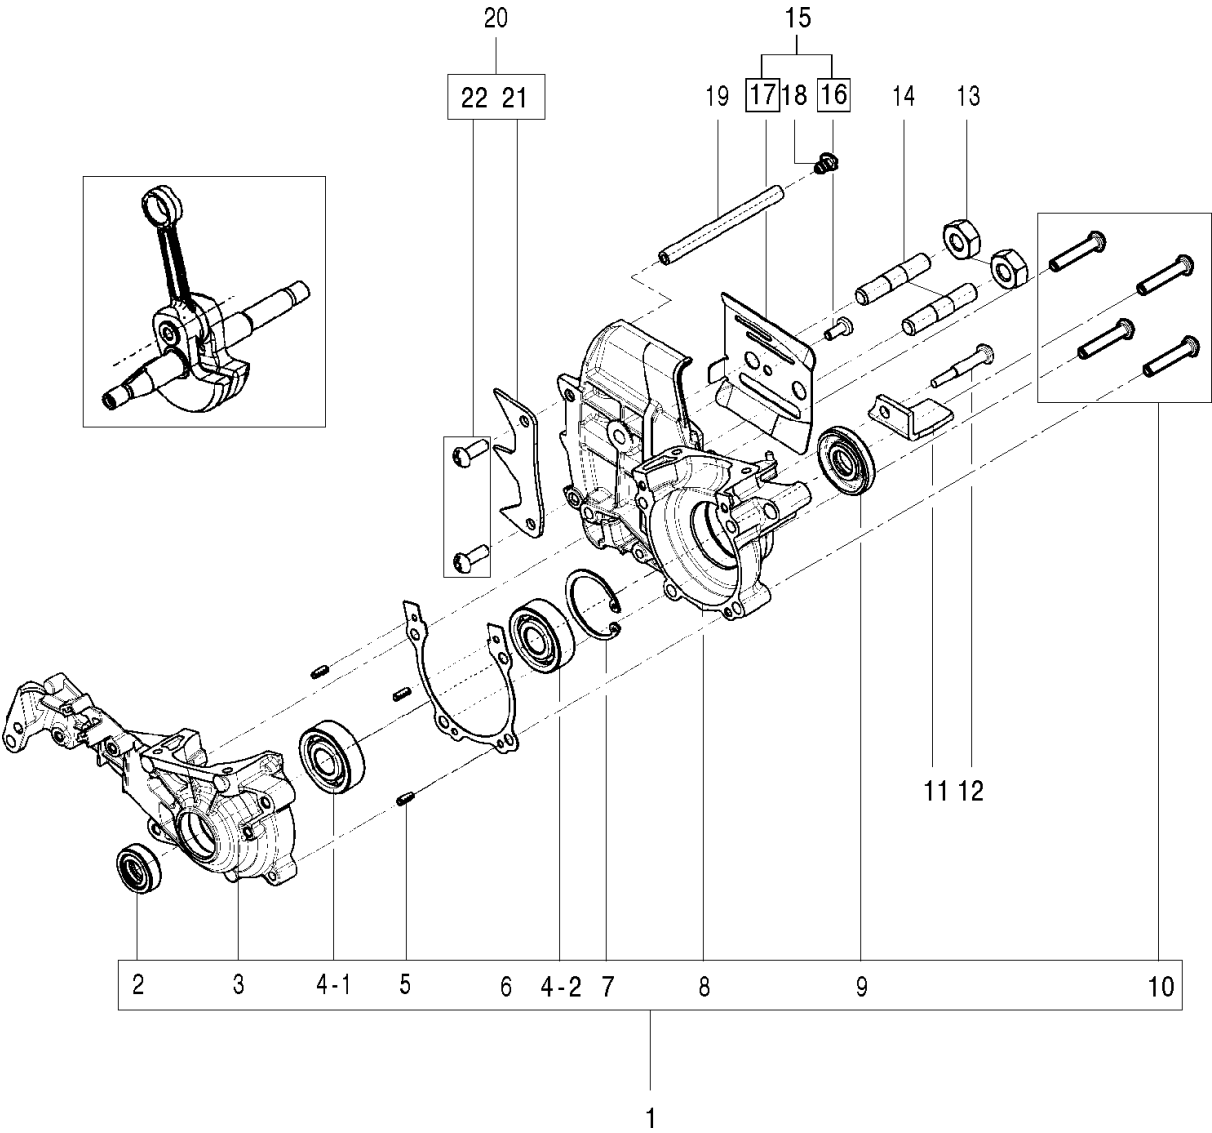

Ref	Part No	Description	Remark	QTY KIT
1	574 73 01-01	SCREW		4
2	574 22 39-01	SCREW		3
3	574 22 42-01	SPRING		1
5	574 22 53-01	GROMMET		1
6	574 22 76-01	SPACER		1
7	574 22 75-01	SPRING		1
8	574 22 43-01	BUSH		1
9	574 72 85-01	GROMMET		1
10	586 09 86-03	BRACKET	incl 1-9	1

## CARBURETOR &amp; AIR FILTER

120, 967067901, 2016-06

Ref	Part No	Description	Remark	QTY KIT
1	584 95 63-02	SCREW		2
2	574 22 39-01	SCREW		1
3	574 72 97-01	FILTER HOLDER		1
4	582 20 33-01	CARBURETTOR		1
7	589 57 02-01	NUT		2
8	589 49 52-01	ADAPTER		1
9	574 22 13-04	SCREW		2
10	574 22 35-02	GASKET		1
11	589 57 01-01	SPACER		2
12	574 22 36-01	GASKET		1
13	588 81 86-03	CHOKE	incl 6-7	1
14	574 22 37-02	AIR FILTER ASSY		1

## CHAIN BRAKE

120, 967067901, 2016-06

Ref	Part No	Description	Remark	QTY KIT
1	582 10 26-02	CHAIN BRAKE ASSY	incl 2-29	1
2	585 59 83-02	HAND GUARD		1
3	582 61 01-01	HAND GUARD ASSY	incl 3-7	1
8	582 61 02-01	BRAKE BAND ASSY	incl 9-15	1
16	582 10 24-01	CLUTCH COVER ASSY	incl 17, 18	1
19	581 42 73-01	BRAKE BAND		1
20	582 61 03-01	GASKET	incl 21, 22-1	1
23	582 61 05-01	COVER ASSY	incl 24, 22-2	1
25	582 61 04-01	CHAIN BRAKE	incl 26-28	1
29	586 04 22-01	SPRING		1

## CRANKCASE

120, 967067901, 2016-06

Ref	Part No	Description	Remark	QTY KIT
1	582 62 92-01	SHORT BLOCK ASSY	incl 2-10	1
11	574 22 58-01	CHAIN CATCHER		1
12	574 73 11-01	SCREW		1
13	574 22 55-01	NUT		2
14	574 72 70-01	SCREW		2
15	582 62 94-01	BAR PLATE	incl 16, 17	1
18	574 22 46-01	CONNECTOR		1
19	574 22 45-01	HOSE		1
20	582 62 96-01	SPIKE	incl 21, 22	1