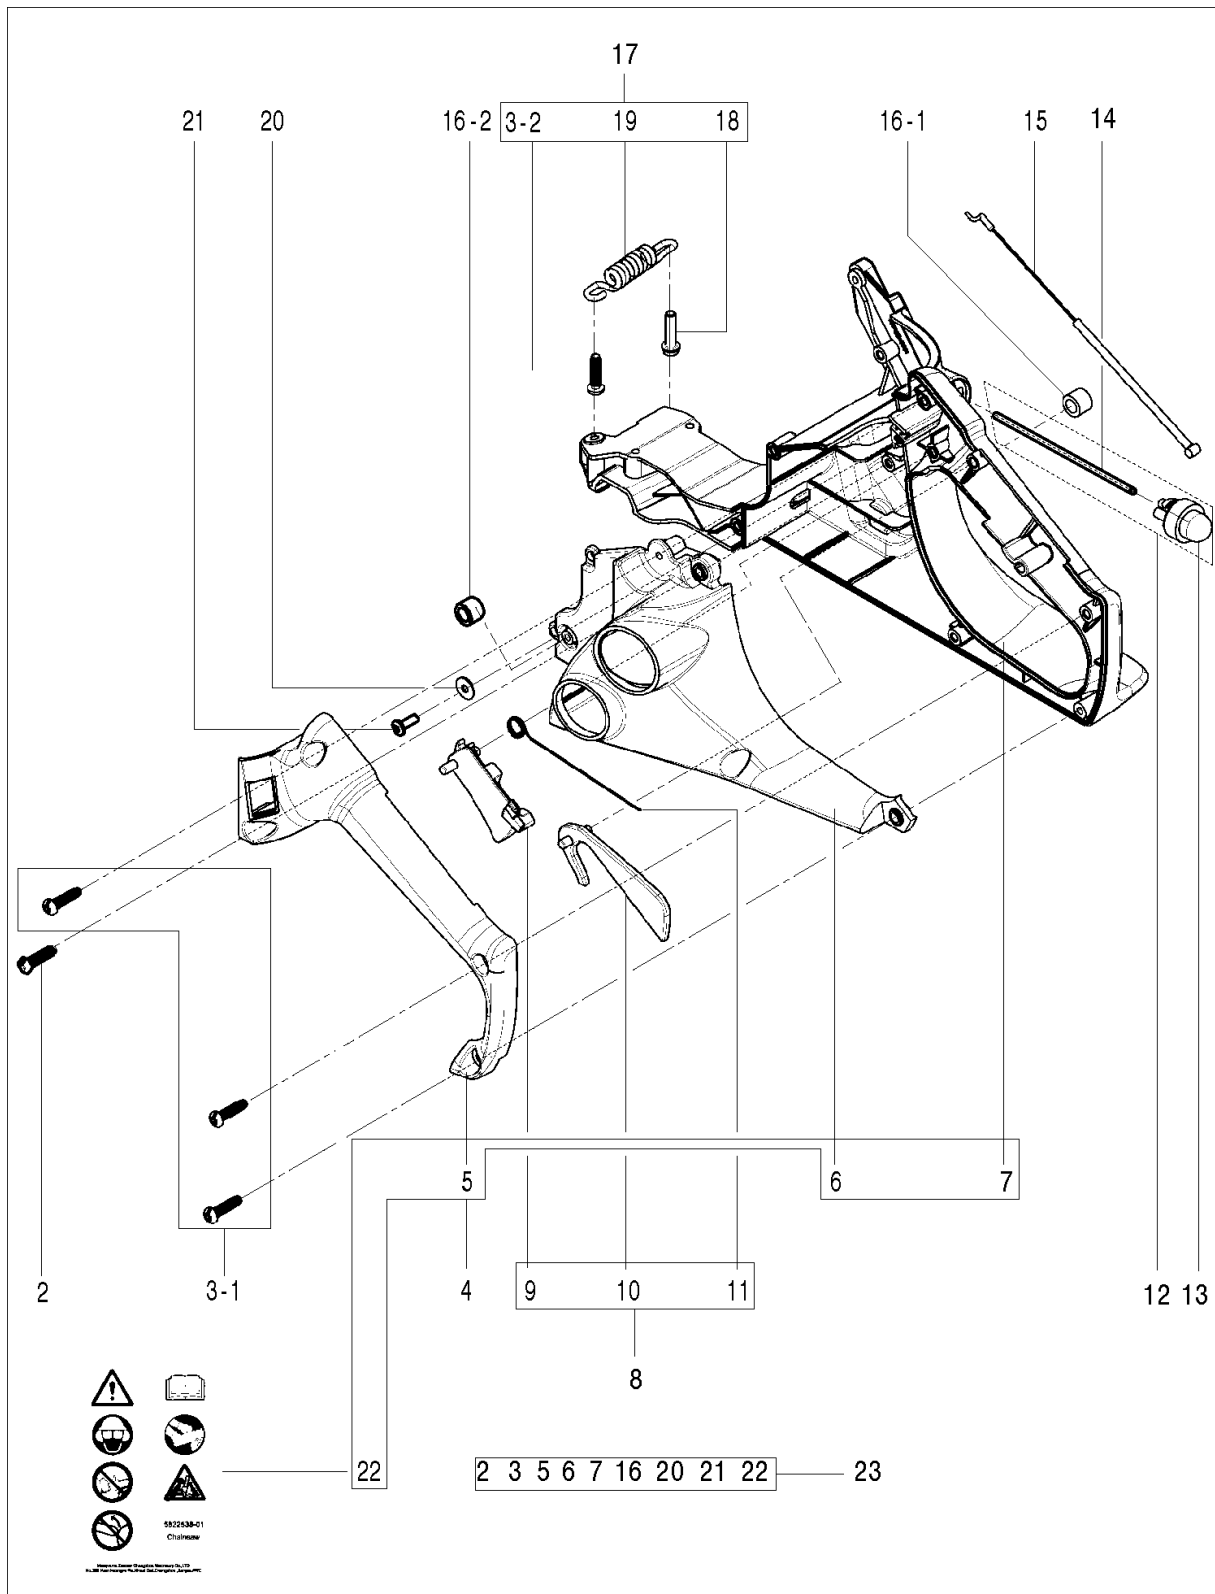

REAR HANDLE

120, 967067901, 2016-06

Ref	Part No	Description	Remark	QTY KIT
1	582 63 06-01	HANDLE ASSY	incl 2-23	1
2	574 22 39-02	SCREW		1
3	574 22 39-01	SCREW		3
4	582 63 07-01	HANDLE ASSY	incl 5-7, 22	1
8	582 63 08-01	TRIGGER	incl 9-11	1
12	582 63 09-01	PURGE	incl 13-14	1
15	574 22 67-01	THROTTLE CABLE		1
16	574 73 29-01	GROMMET		2
17	582 63 10-01	SPRING	incl 18, 19, 22	1
20	734 11 37-41	WASHER		1
21	574 22 65-02	SCREW		1
23	582 63 11-01	REAR HANDLE ASSY	incl 2-7, 16, 20-22	1