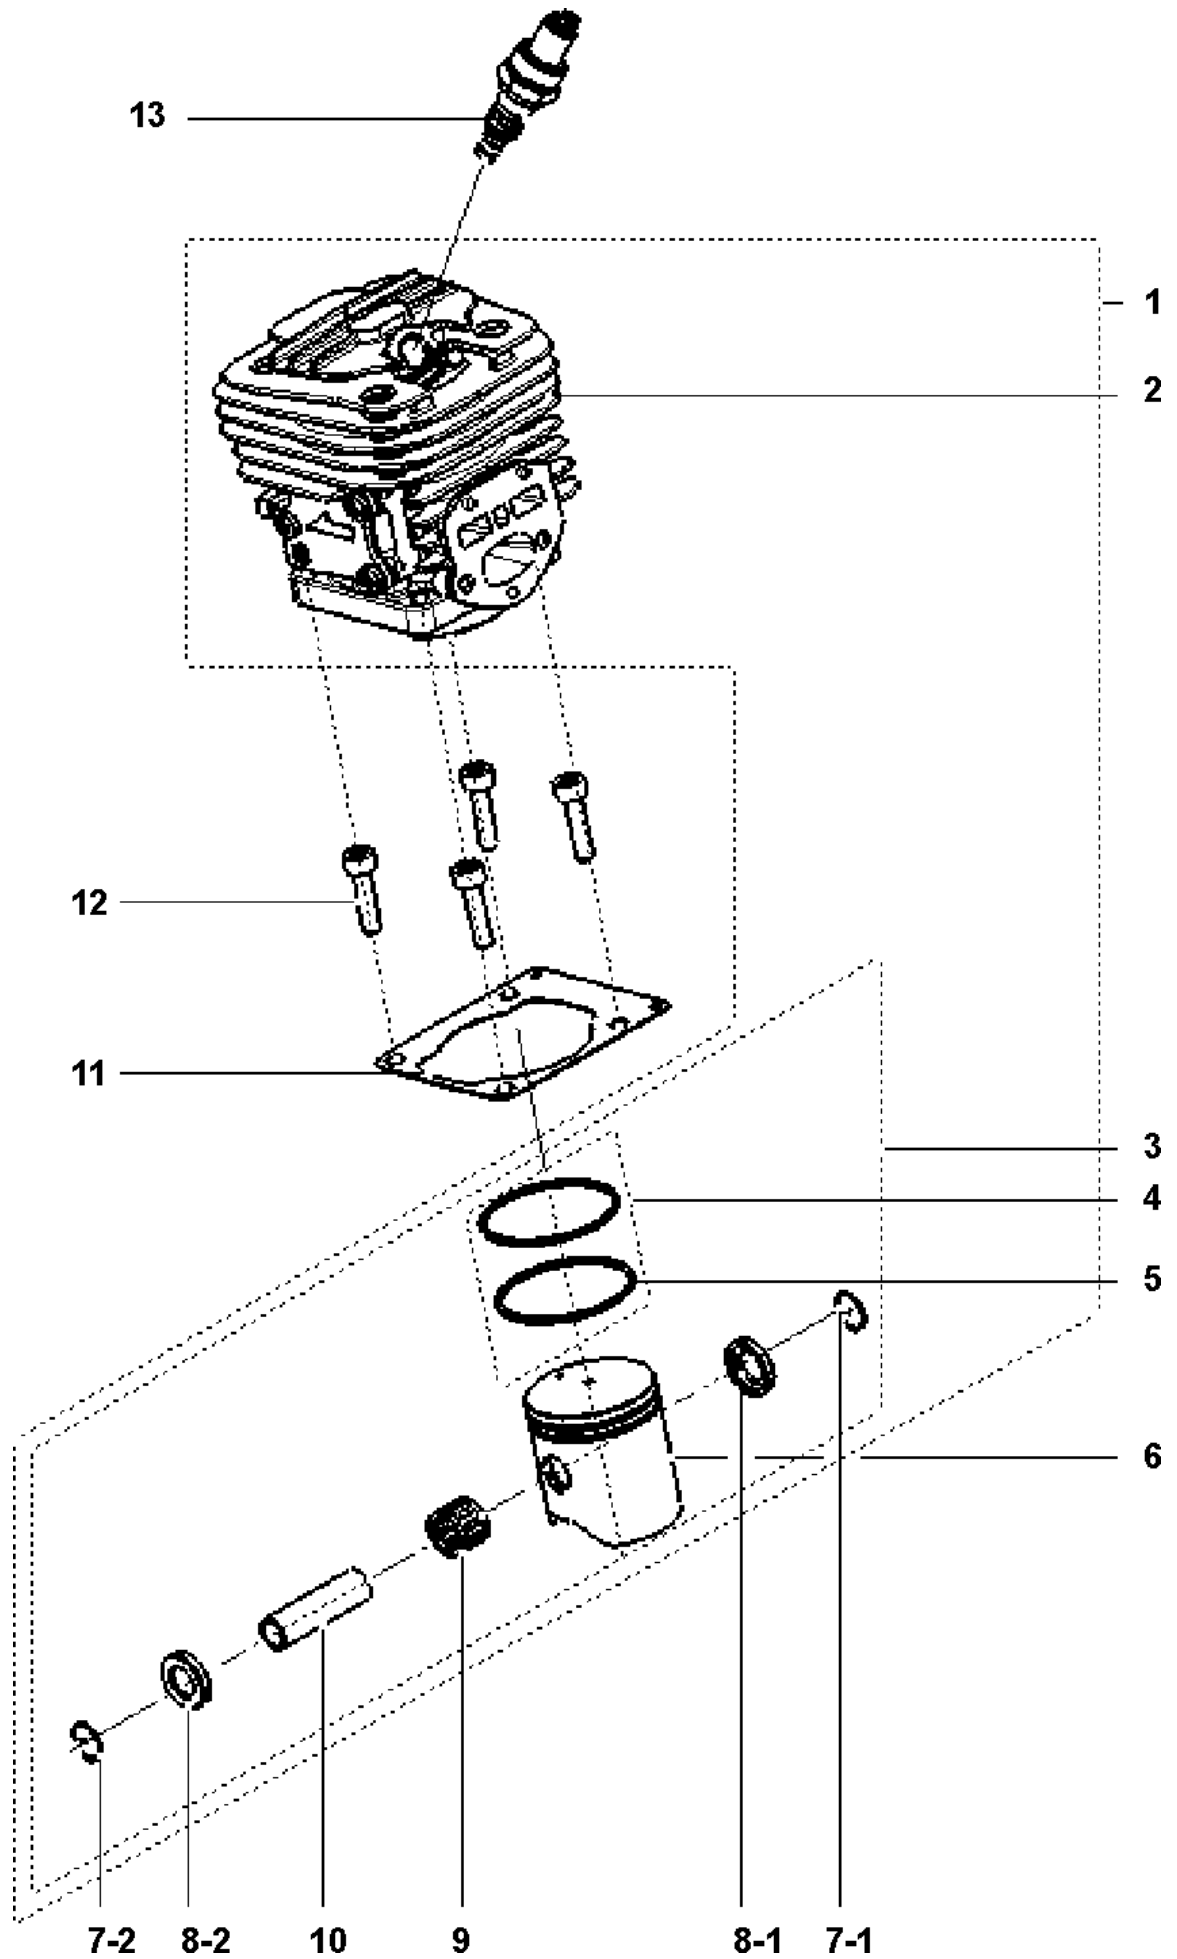

## CARBURETOR &amp; AIR FILTER

120, 967067901, 2016-06

Ref	Part No	Description	Remark	QTY KIT
1	584 95 63-02	SCREW		2
2	574 22 39-01	SCREW		1
3	574 72 97-01	FILTER HOLDER		1
4	582 20 33-01	CARBURETTOR		1
7	589 57 02-01	NUT		2
8	589 49 52-01	ADAPTER		1
9	574 22 13-04	SCREW		2
10	574 22 35-02	GASKET		1
11	589 57 01-01	SPACER		2
12	574 22 36-01	GASKET		1
13	588 81 86-03	CHOKE	incl 6-7	1
14	574 22 37-02	AIR FILTER ASSY		1

## CRANKCASE

120, 967067901, 2016-06

Ref	Part No	Description	Remark	QTY KIT
1	582 62 92-01	SHORT BLOCK ASSY	incl 2-10	1
11	574 22 58-01	CHAIN CATCHER		1
12	574 73 11-01	SCREW		1
13	574 22 55-01	NUT		2
14	574 72 70-01	SCREW		2
15	582 62 94-01	BAR PLATE	incl 16, 17	1
18	574 22 46-01	CONNECTOR		1
19	574 22 45-01	HOSE		1
20	582 62 96-01	SPIKE	incl 21, 22	1

CRANKSHAFT

120, 967067901, 2016-06

Ref	Part No	Description	Remark	QTY KIT
1	582 62 91-01	CRANKSHAFT ASSY	incl 2-6	1
4	574 72 57-01	NEEDLE BEARING		1

CUTTING EQUIPMENT

120, 967067901, 2016-06

Ref	Part No	Description	Remark	QTY KIT
1	589 40 58-01	BAR GUARD	16"	1
2	545 00 55-09	BAR	16"	1
3	577 21 85-56	SAW CHAIN	16"	1

## CYLINDER

120, 967067901, 2016-06

Ref	Part No	Description	Remark	QTY KIT
1	582 63 00-02	CYLINDER ASSY	incl 2-13	1
3	582 62 87-01	PISTON ASSY	incl 6-10	1
4	582 62 88-01	PISTON ASSY	incl 5	1
9	574 72 57-01	NEEDLE BEARING		1
11	574 22 20-01	GASKET		1
12	584 95 59-01	SCREW		4
13	578 41 02-01	SPARK PLUG		1