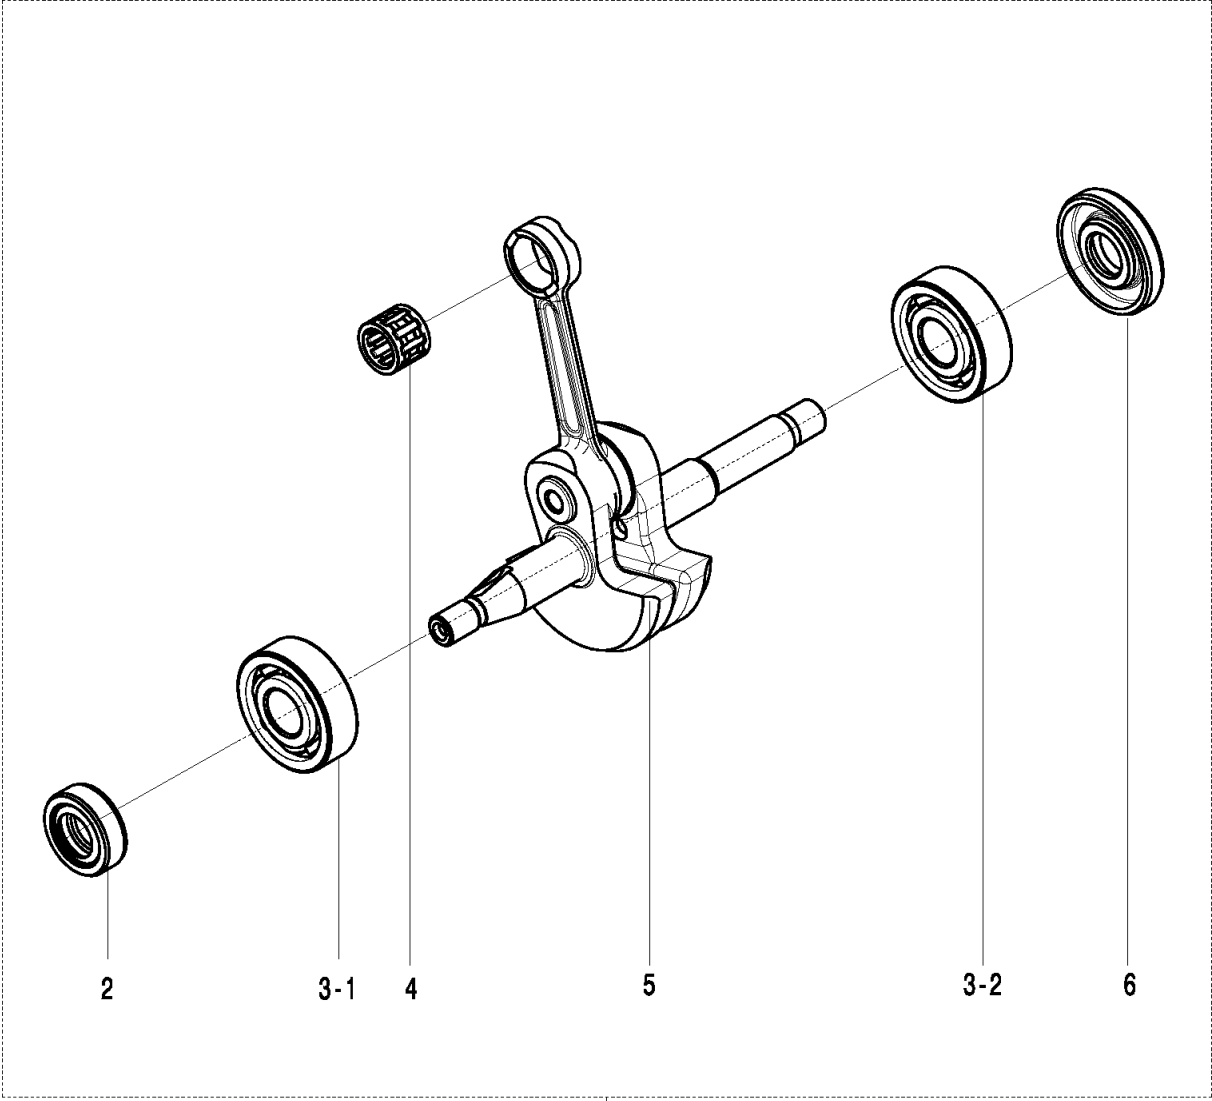

Ref	Part No	Description	Remark	QTY KIT
1	574 73 01-01	SCREW		4
2	574 22 39-01	SCREW		3
3	574 22 42-01	SPRING		1
5	574 22 53-01	GROMMET		1
6	574 22 76-01	SPACER		1
7	574 22 75-01	SPRING		1
8	574 22 43-01	BUSH		1
9	574 72 85-01	GROMMET		1
10	586 09 86-03	BRACKET	incl 1-9	1

## CARBURETOR &amp; AIR FILTER

120, 967067901, 2016-06

Ref	Part No	Description	Remark	QTY KIT
1	584 95 63-02	SCREW		2
2	574 22 39-01	SCREW		1
3	574 72 97-01	FILTER HOLDER		1
4	582 20 33-01	CARBURETTOR		1
7	589 57 02-01	NUT		2
8	589 49 52-01	ADAPTER		1
9	574 22 13-04	SCREW		2
10	574 22 35-02	GASKET		1
11	589 57 01-01	SPACER		2
12	574 22 36-01	GASKET		1
13	588 81 86-03	CHOKE	incl 6-7	1
14	574 22 37-02	AIR FILTER ASSY		1

## CHAIN BRAKE

120, 967067901, 2016-06

Ref	Part No	Description	Remark	QTY KIT
1	582 10 26-02	CHAIN BRAKE ASSY	incl 2-29	1
2	585 59 83-02	HAND GUARD		1
3	582 61 01-01	HAND GUARD ASSY	incl 3-7	1
8	582 61 02-01	BRAKE BAND ASSY	incl 9-15	1
16	582 10 24-01	CLUTCH COVER ASSY	incl 17, 18	1
19	581 42 73-01	BRAKE BAND		1
20	582 61 03-01	GASKET	incl 21, 22-1	1
23	582 61 05-01	COVER ASSY	incl 24, 22-2	1
25	582 61 04-01	CHAIN BRAKE	incl 26-28	1
29	586 04 22-01	SPRING		1

## CRANKCASE

120, 967067901, 2016-06

Ref	Part No	Description	Remark	QTY KIT
1	582 62 92-01	SHORT BLOCK ASSY	incl 2-10	1
11	574 22 58-01	CHAIN CATCHER		1
12	574 73 11-01	SCREW		1
13	574 22 55-01	NUT		2
14	574 72 70-01	SCREW		2
15	582 62 94-01	BAR PLATE	incl 16, 17	1
18	574 22 46-01	CONNECTOR		1
19	574 22 45-01	HOSE		1
20	582 62 96-01	SPIKE	incl 21, 22	1